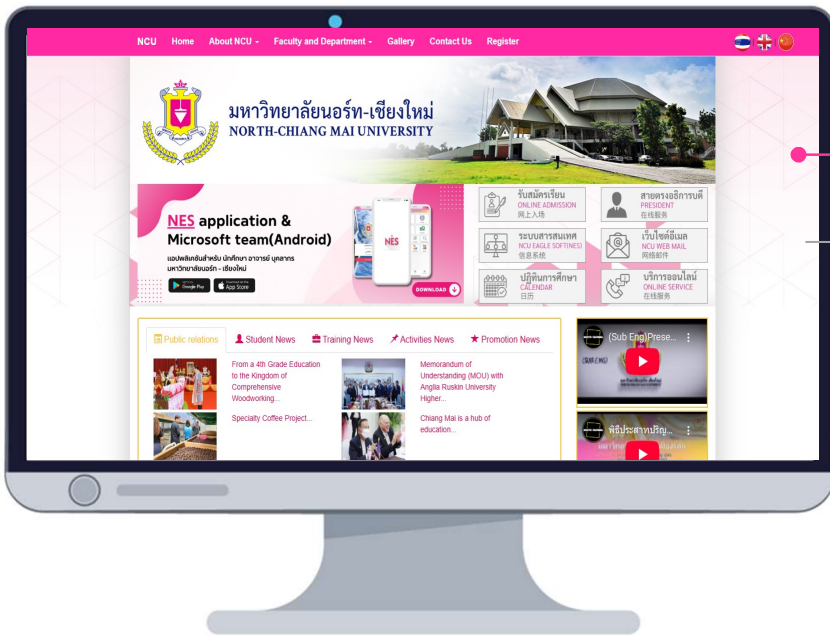

มหาวิทยาลัยนอร์ท-เชียงใหม่
NORTH-CHIANG MAI UNIVERSITY

Instruction manual

Student ID Search System

Intended for students

For

Educational Service Center

Developed by Computer and Information Technology Center

North-Chiang Mai University

Revised in 2025

1 Student ID Search System

Students can access their student identification numbers through the system.

- 1 Navigate to the official website:
<https://www.northcm.ac.th/>
Click on the "Find Student ID" banner.