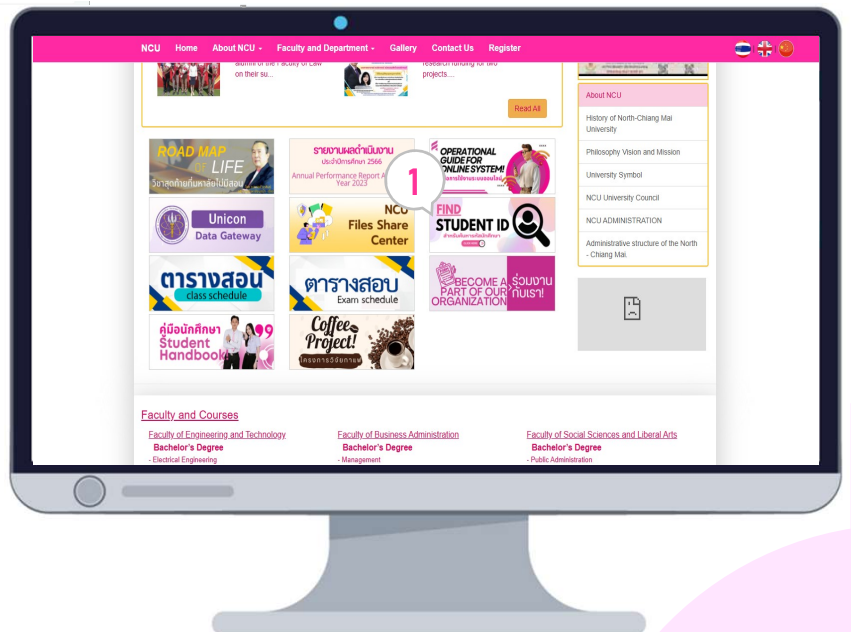

North-Chiang Mai University

Revised in 2025

1 Student ID Search System

Students can access their student identification numbers through the system.

- 1 Navigate to the official website:
<https://www.northcm.ac.th/>
Click on the "Find Student ID" banner.

Enter Identification Details:

1. Enter your National Identification Number or Passport Number (for international students).
2. Enter your Date of Birth.
3. Click "Search".

Creator

มหาวิทยาลัยนอร์ท-เชียงใหม่
NORTH-CHIANG MAI UNIVERSITY