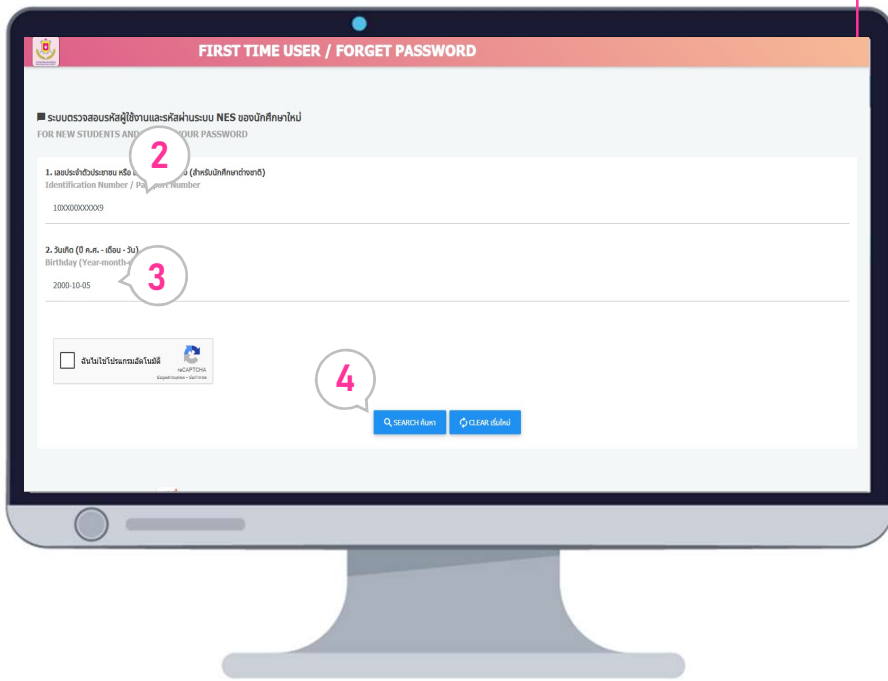

มหาวิทยาลัยนอร์ท-เชียงใหม่
NORTH-CHIANG MAI UNIVERSITY

Instruction manual

Student ID Search System

Intended for students

For

Educational Service Center

Developed by Computer and Information Technology Center

North-Chiang Mai University

Revised in 2025

1 Student ID Search System

Students can access their student identification numbers through the system.

- 1 Navigate to the official website:
<https://www.northcm.ac.th/>
Click on the "Find Student ID" banner.

Enter Identification Details:

1. Enter your National Identification Number or Passport Number (for international students).
2. Enter your Date of Birth.
3. Click "Search".

Creator

มหาวิทยาลัยนอร์ท-เชียงใหม่
NORTH-CHIANG MAI UNIVERSITY