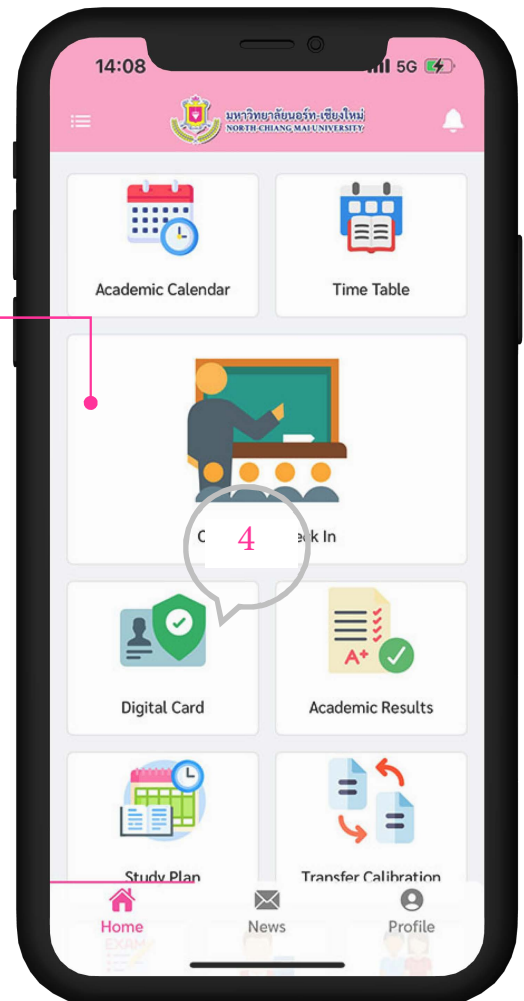

มหาวิทยาลัยนอร์ท-เชียงใหม่
NORTH-CHIANG MAI UNIVERSITY

Instruction manual

Student ID Card Issuance System

Intended for students

For

Educational Service Center

Developed by Computer and Information Technology Center

North-Chiang Mai University

Revised in 2025

01 Student ID Card Issuance System

Display Student ID Card Details

Please access the official website at:
<https://www.northcm.ac.th/>

1. Click on the "NES Application" banner.
2. You may either scan the provided QR code or click on the image to initiate the download.

Enter your designated username and password.

Proceed to the "Student ID Card" menu.

Your student identification card will be displayed.

Creator

มหาวิทยาลัยนอร์ท-เชียงใหม่
NORTH-CHIANG MAI UNIVERSITY

Computer and Information Technology Center