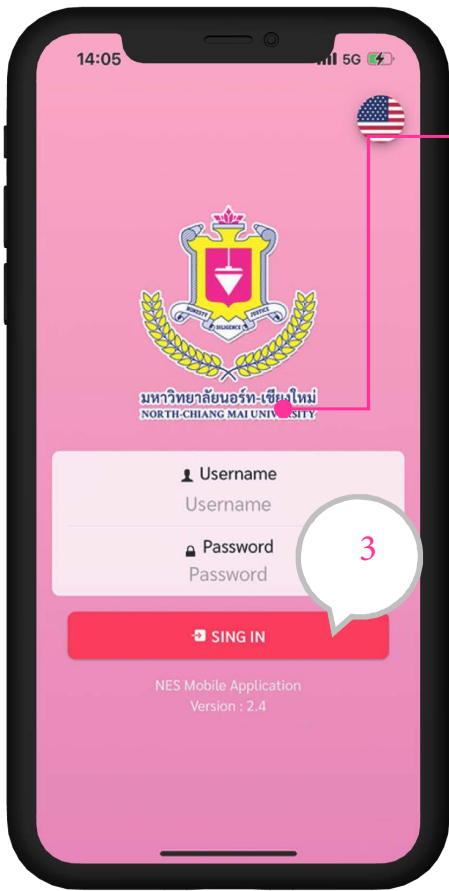

มหาวิทยาลัยนอร์ท-เชียงใหม่
NORTH-CHIANG MAI UNIVERSITY

Instruction manual

Student ID Card Issuance System

Intended for students

For

Educational Service Center

Developed by Computer and Information Technology Center

North-Chiang Mai University

Revised in 2025

01 Student ID Card Issuance System

Display Student ID Card Details

Please access the official website at:
<https://www.northcm.ac.th/>

1. Click on the "NES Application" banner.
2. You may either scan the provided QR code or click on the image to initiate the download.

Enter your designated username and password.

Proceed to the "Student ID Card" menu.

Your student identification card will be displayed.

Creator

มหาวิทยาลัยนอร์ท-เชียงใหม่
NORTH-CHIANG MAI UNIVERSITY

Computer and Information Technology Center